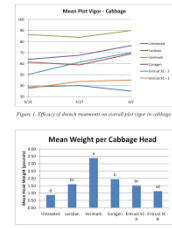

maggot farming methods

Sign in

All Videos News **Images** Shopping More Search tools

SafeSearch

Figure 2. Weekly weight changes of O. nitidus fingerlings fed the various experimental diets.

Show more results